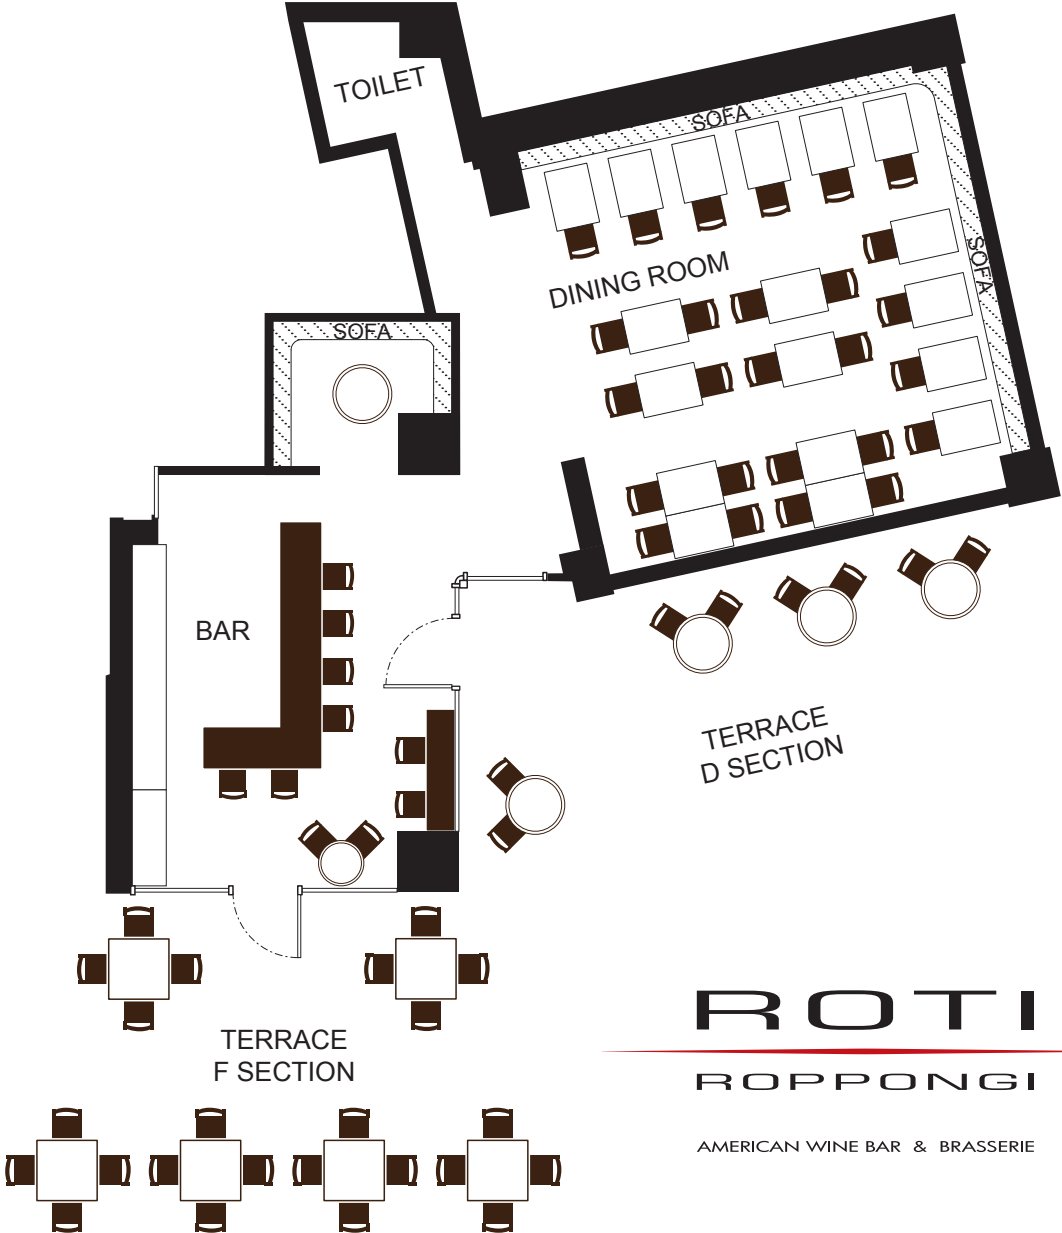

ROTI ROPPONGI RESTAURANT MAP

DINING ROOM: 36 Guests

BAR: 10 Guests

TERRACE
F SECTION:
36 Guests

ROTI
ROPPONGI

AMERICAN WINE BAR & BRASSERIE